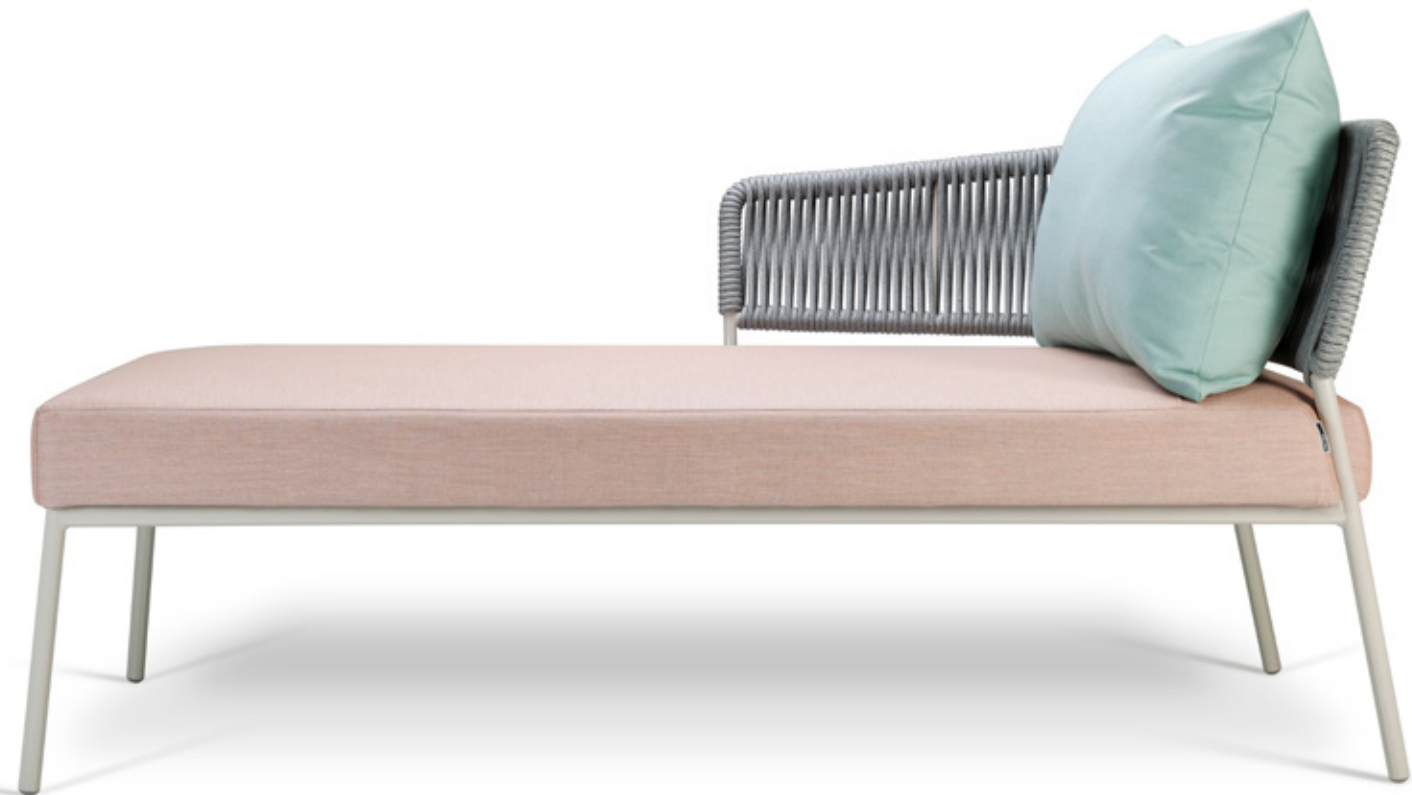

SOFÁ 2 LG SOUL
SOUL 2 SEATS SOFA
SOFÁ 2 PL SOUL

3972
L 152cm P 77cm A 78cm
W 59 3/4" D 30 1/4" H 30 5/8"

SOFÁ 3 LG SOUL
SOUL 3 SEATS SOFA
SOFÁ 3 PL SOUL

3973
L 204cm P 77cm A 78cm
W 80 1/4" D 30 1/4" H 30 5/8"