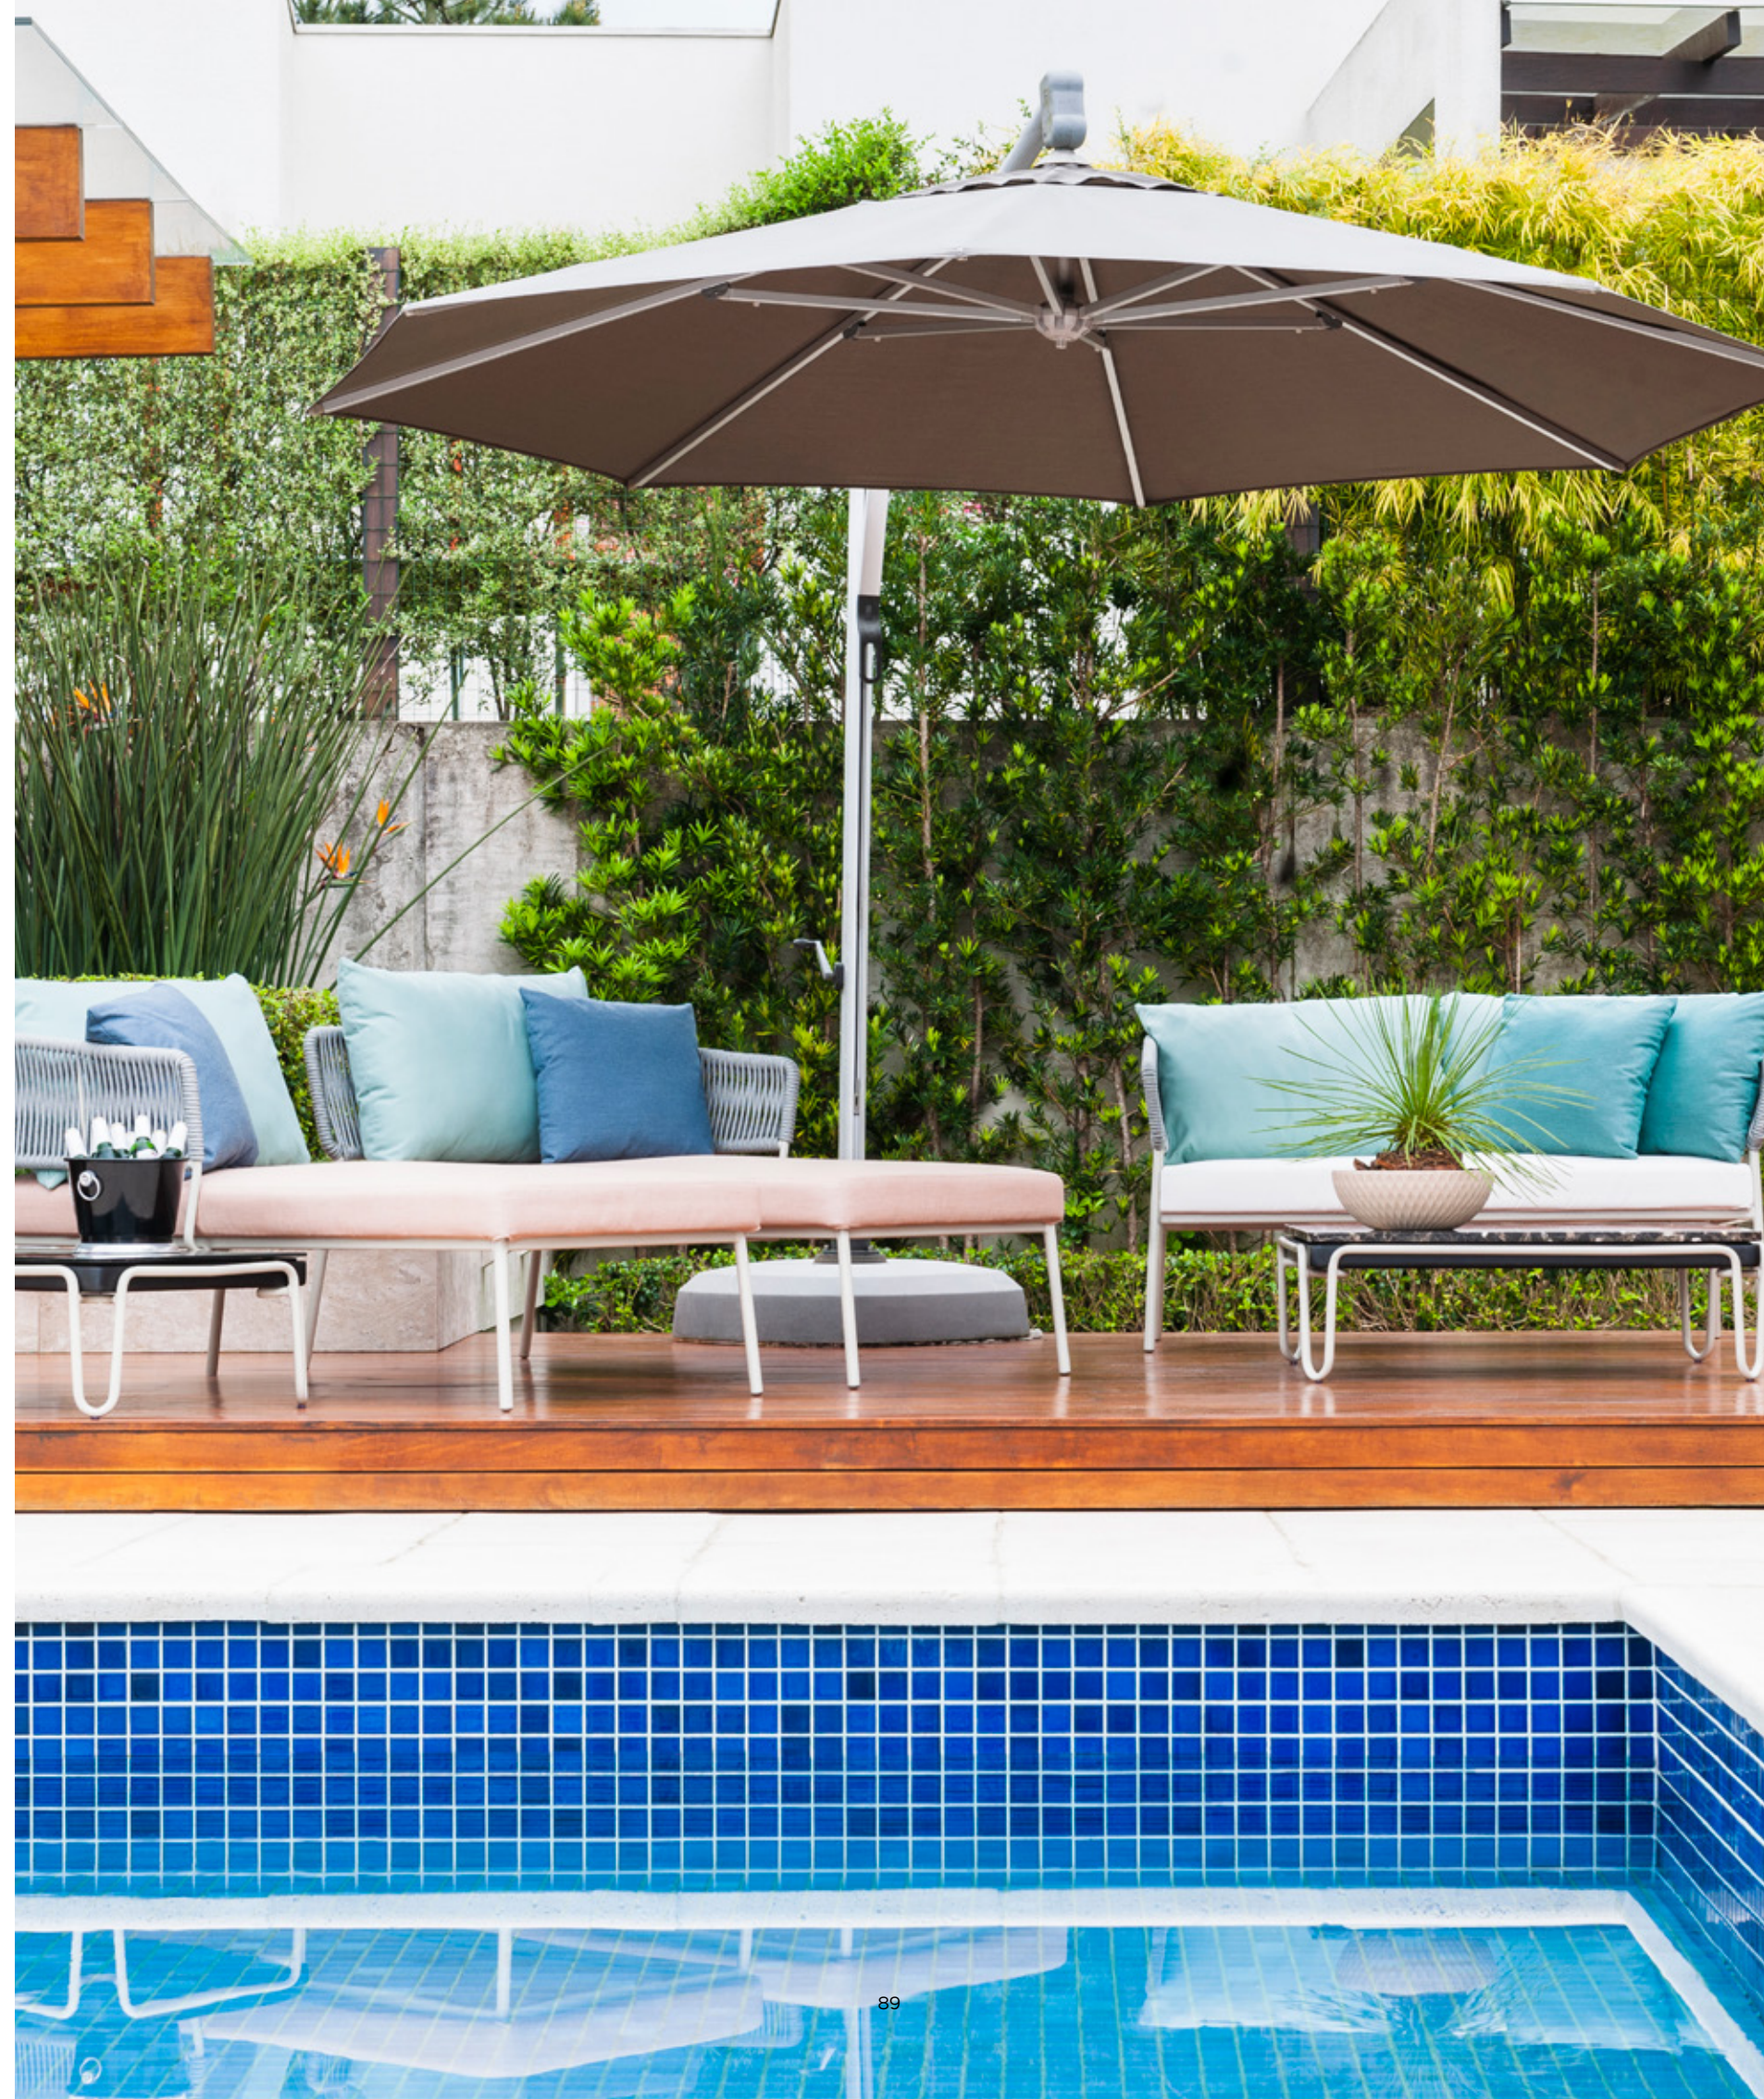

3972
L 152cm P 77cm A 78cm
W 59 3/4" D 30 1/4" H 30 5/8"

SOFÁ 3 LG SOUL
SOUL 3 SEATS SOFA
SOFÁ 3 PL SOUL

3973
L 204cm P 77cm A 78cm
W 80 1/4" D 30 1/4" H 30 5/8"