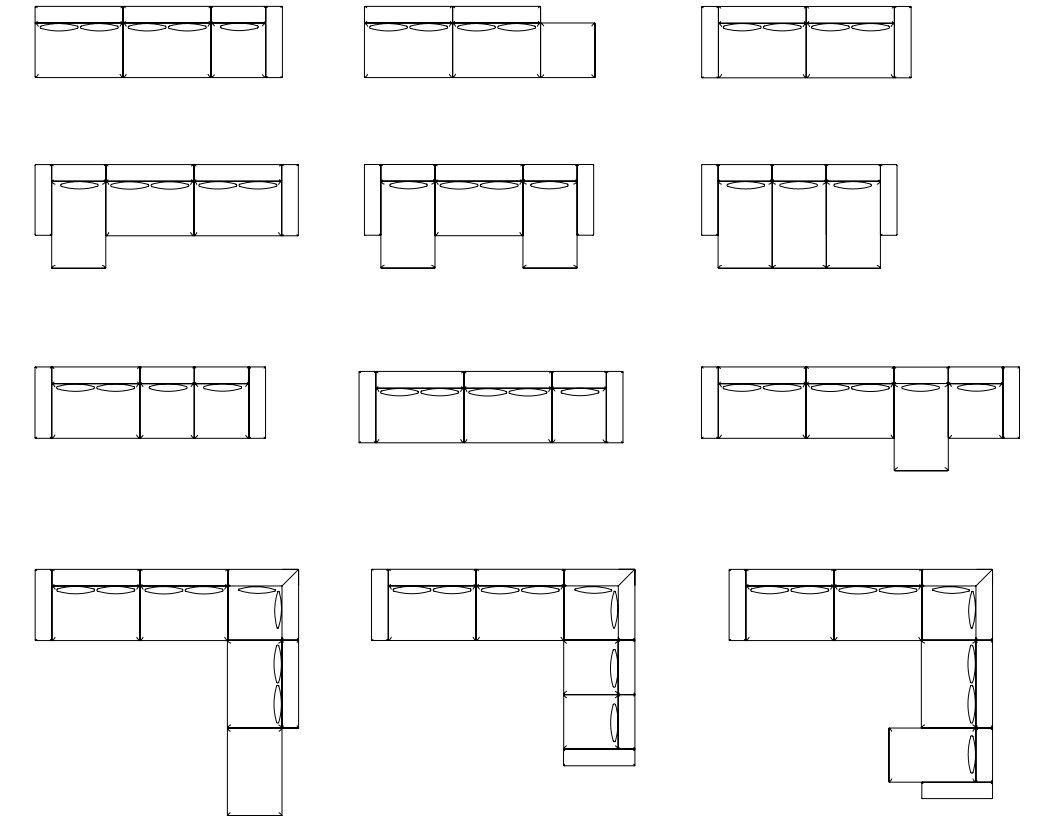

SUGESTÕES DE COMPOSIÇÕES

COMPOSITION SUGGESTION / SUGERENCIAS DE COMPOSICIÓN