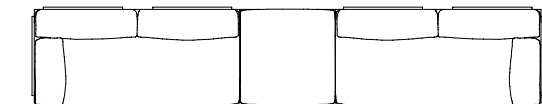

SUGESTÕES DE COMPOSIÇÕES

COMPOSITION SUGGESTION / SUGERENCIAS DE COMPOSICIÓN

MESA CENTRO PIER 14
14 PIER COFFEE TABLE
MESA CENTRO PÍER 14

3551
L 90cm P 90cm A 31cm
W 35 3/8" D 35 3/8" H 12 1/8"