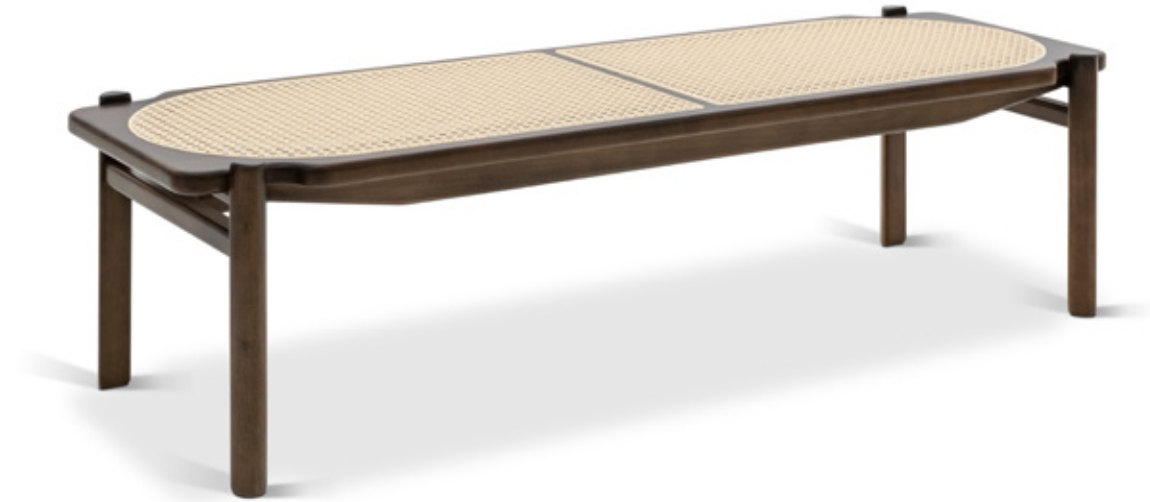

**8168**  
L 180cm P 50cm A 45cm  
W 70 3/4" D 19 5/8" H 17 5/8"

G I A N D U I A

STUDIO SACCARO

**BANCO TECIDO 2 LG GIANDUIA**  
 BENCH FABRIC UPHOLSTERED 2 SEATS GIANDUIA  
 BANCO TEJIDO 2 PLAZAS GIANDUIA