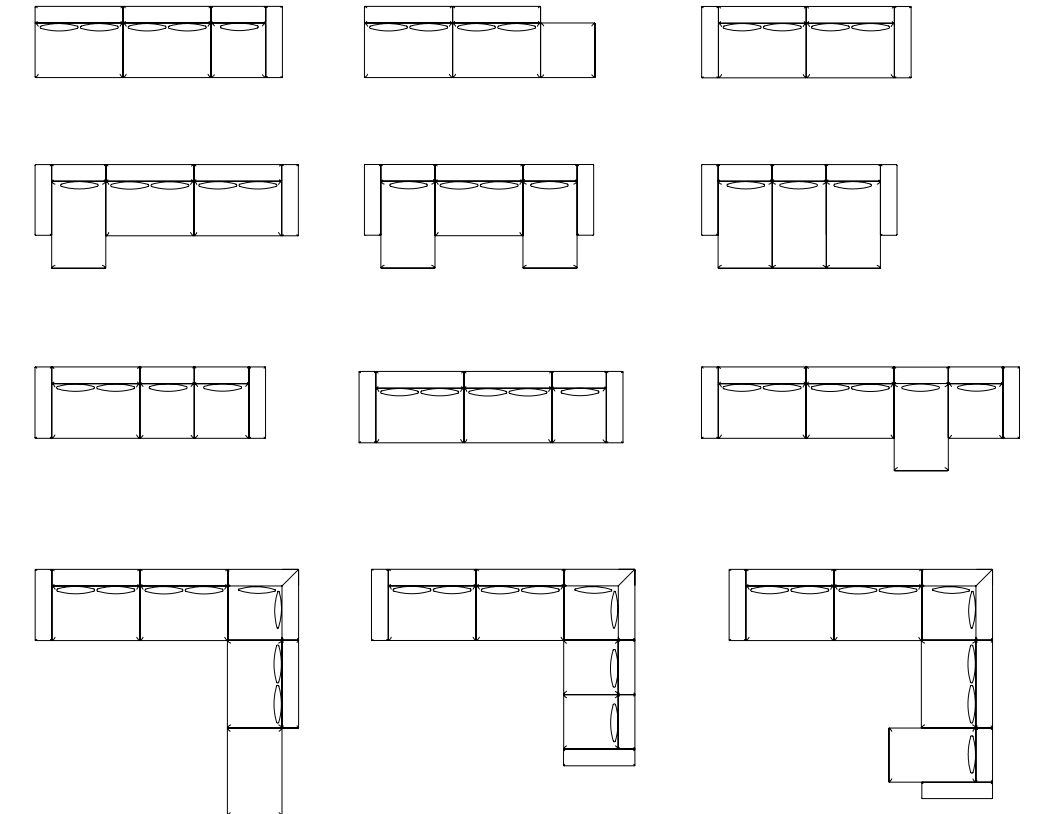

SUGESTÕES DE COMPOSIÇÕES

COMPOSITION SUGGESTION / SUGERENCIAS DE COMPOSICIÓN