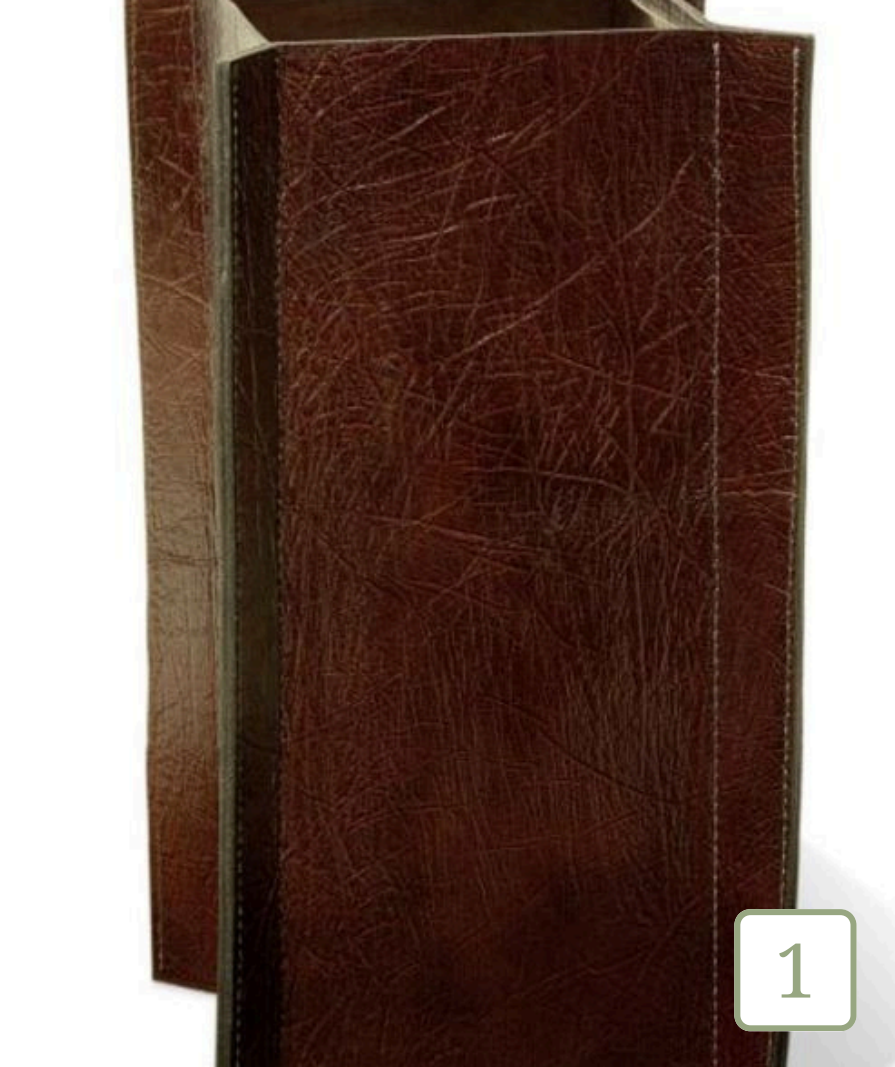

Length: 18 cm
Width: 10.5 cm
Height: 6.5 cm
Product made from wood.

2) 23917 LEGNO DIAMOND RECTANGULAR MEDIUM BOX

Length: 23.5 cm
Width: 15.5 cm
Height: 8 cm
Product made from wood

3

4

3) 23915 LEGNO BAROQUE SMALL SQUARE BOX

Length: 13 cm
Width: 13 cm
Height: 13 cm
Product made from wood.

4) 23914 LEGNO BAROQUE MEDIUM SQUARE BOX

Length: 18 cm
Width: 18 cm
Height: 8 cm
Product made from wood

MISSÕES

1) 24101 – MISSÕES SQUARE VASE